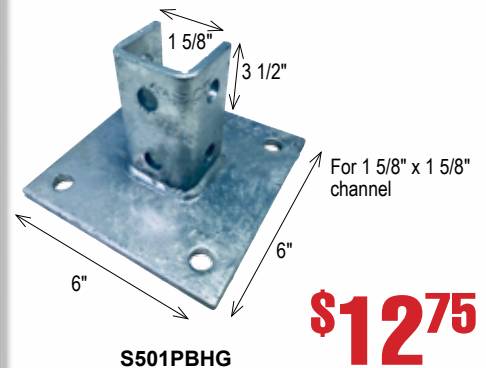

SPRING NUTS

SPRNU14	1/4"	\$23⁹⁵ 100/Case
SPRNU38	3/8"	\$25⁹⁵ 100/Case
SPRNU12	1/2"	\$27⁹⁵ 100/Case

BEAM CLAMPS

1-5/8 STRUT SINGLE BASE POST

CONTRACTORS SHEATHING TAPE

RED Tuck®
2-1/2" 60mm x 66m
Strong and durable holding power.